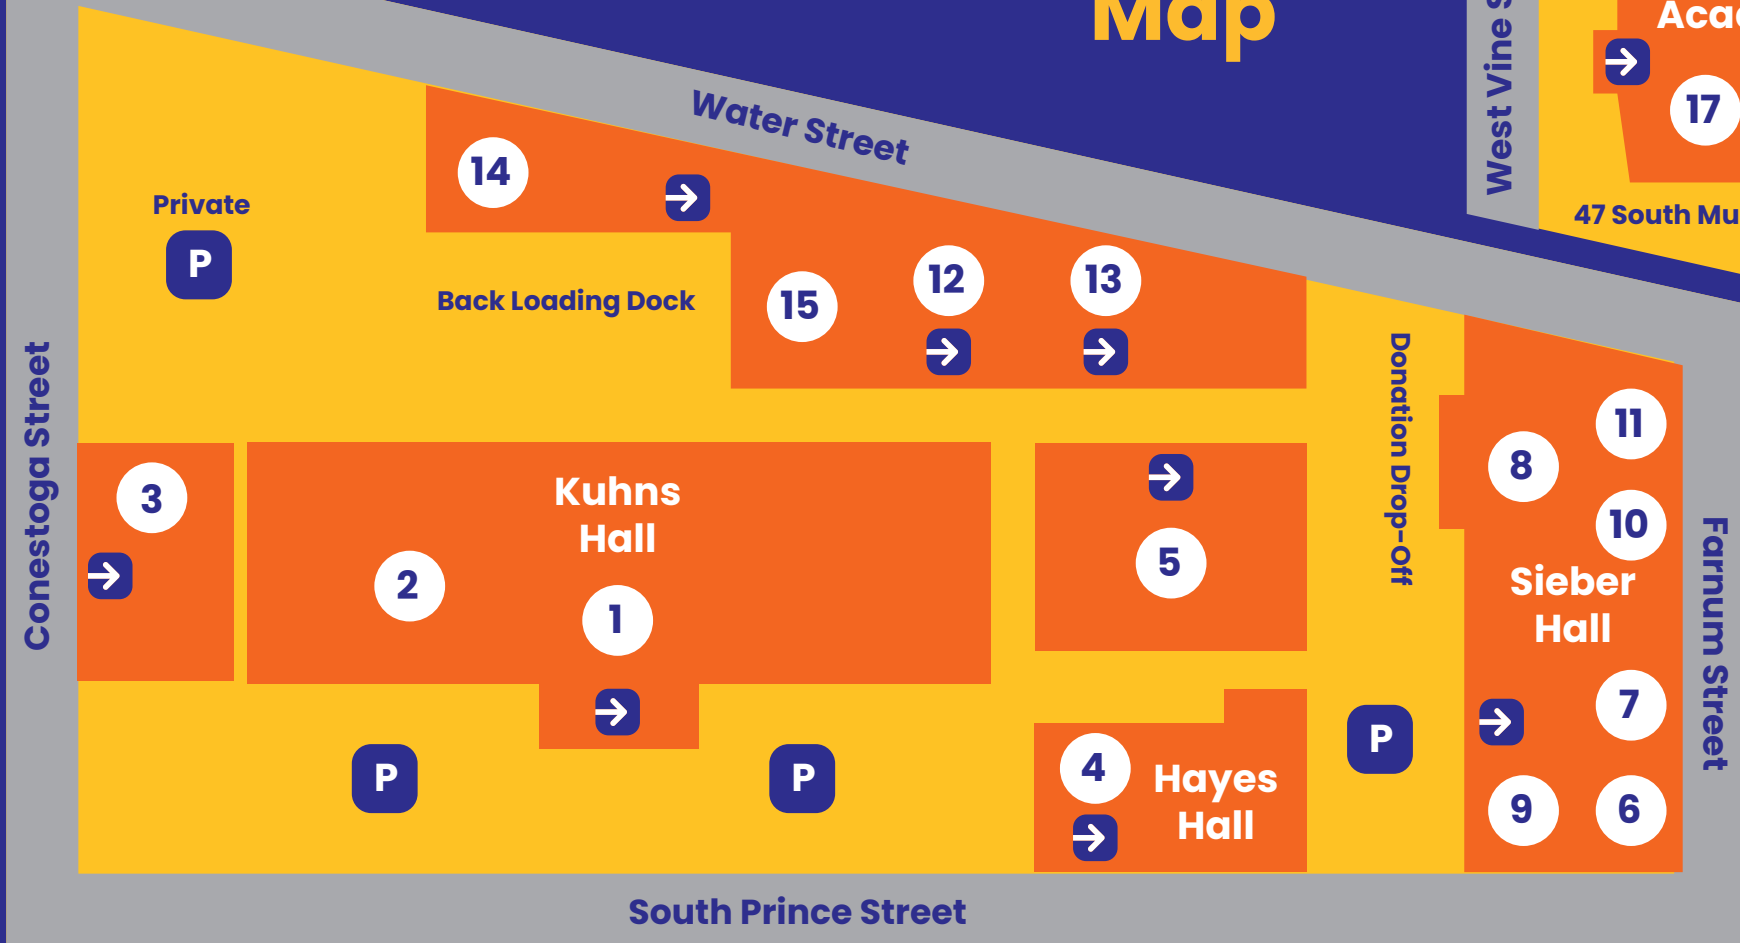

Campus Map

P
= Parking

→
= Entrance

- 1 Access Center
- 2 Health Services
- 3 Compass
- 4 Providence Day Shelter
- 5 Classrooms
- 6 Volunteer Office (2nd Floor)
- 7 People & Culture (2nd Floor)
- 8 Donation Drop-Off (Loading Dock)
- 9 Dining Hall
- 10 Financial Donations (2nd Floor)
- 11 Santiago Social Hall (Basement)
- 12 Providence Emergency Shelter
- 13 Warehouse Office
- 14 Maintenance Shop
- 15 Back Loading Dock
- 16 Wonder Academy
- 17 The Mulberry Center
- 18 12&1 Center
- 19 Teen Haven